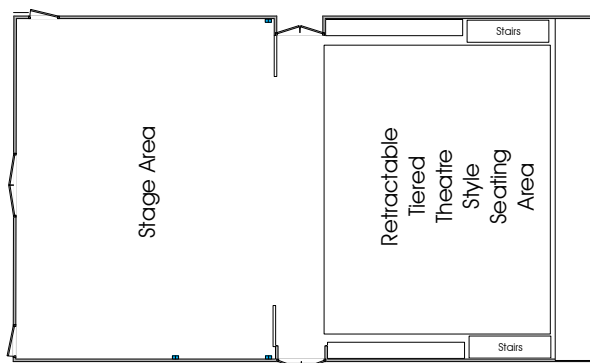

Theatre

Whether you are holding a large conference, in need of a performance space or are looking for a celebration venue with a difference, the expansive Theatre can accommodate you. Recently upgraded, the venue comes equipped with full lighting and sound technology, two large dressing rooms and a rear entrance for loading.

Dimensions and general details

Total area approx. (m2):	143
Length (m):	21
Width (m):	13.5
Height (m):	6.9 from stage
Floor level:	Ground Floor
Wheelchair access:	Yes

Room Plan

Capacity

Theatre style:	219
Boardroom style:	50
Classroom style:	126
Cabaret style:	144
Banquet style:	180
U-shape with table style:	60
U-shape no table style:	70
Informal / Reception style:	200