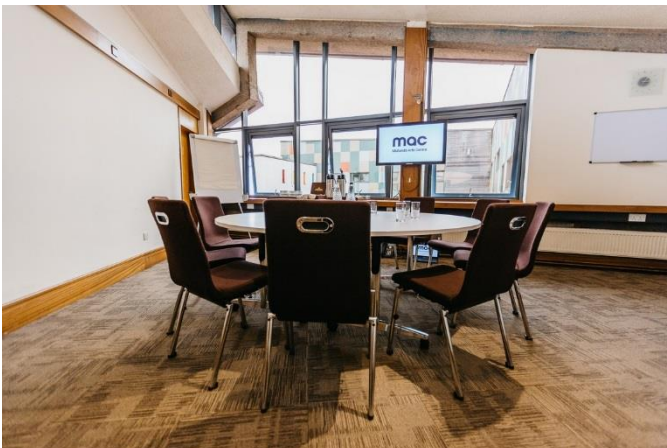

Roughley Room

Although slightly smaller than the Bryant Room, the Roughley Room is equally charming. It is ideal for smaller meetings or as a breakout area. As with each of the rooms in this suite, the beautiful design and magnificent setting make it extremely appealing venue.

Dimensions and general details

Total area approx. (m2):	24.7	Data points:	1
Length (m):	7.7	Daylight:	Yes
Width (m):	4.9	Lighting:	Halogen
Height (m):	3.3	Blackout facilities:	No
Floor level:	Second Floor	Hearing aid system:	Yes – Infrared system
Wheelchair access:	No	Large LCD screen:	Yes
Power sockets:	6	PC Computer:	Yes